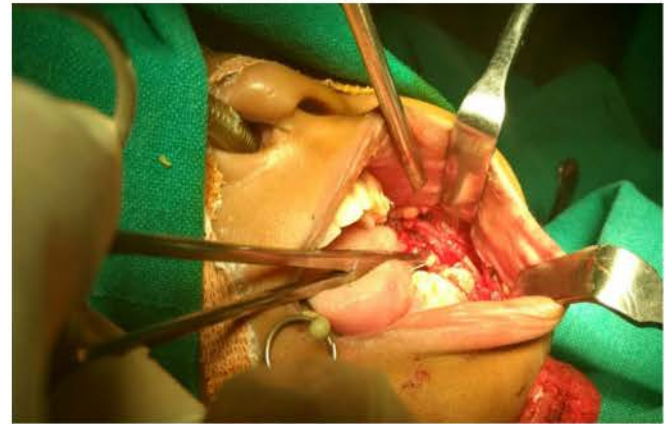

Maxiofacial Surgery Instruments

A Bard-Parker handle with a No. 15 blade is the usual scalpel used to make incisions on the gums where a flap can be raised to gain access to tooth.

Retractors

Tongue, cheek and flap retractors are needed to provide adequate access to the tooth and are legion in number.

Needle Holders and Sutures

Sutures are used to replace and secure the gum flap in its former position, to limit the size of the wound and therefore restrict subsequent contamination with food debris, and to assist in controlling bleeding. The usual suture size for intra-oral work is 4/0 and the material may be absorbable or non-absorbable Scissors
Dissecting scissors and suture-cutting scissors are usually used.

Artery Forceps

These are designed to hold soft tissue without damaging it. College tweezers are used to lift up sutures prior to removing them.

Periosteal Elevators

A number are available and are similarly used like a normal elevator but periosteal elevators have two heads – one at each end. One end is sharp-tipped to expand the tooth socket while the other has a blunt end to remove granulation tissues or raise a gum flap.