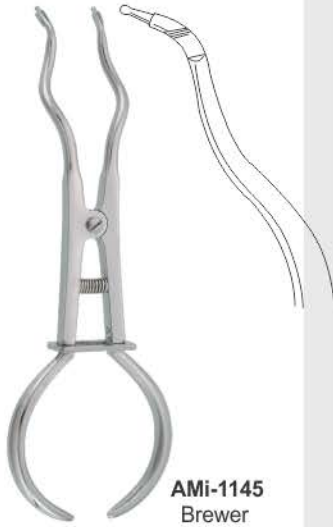

- Инструменты для системы коффердам
- Pincas porte-crampons a digue
- Kofferdam Klammerzangen
- Инструменти для системи коффердам
- Pinzas de engrapar para dique de caucho
- السد المطاط الملقط المشابك

AMi-1143

On request the Content of the rubber dam kit can be changed with other instruments.

Content:

- 01 Anisworth
- 02 Brewer
- 03 Clamps Stand
- 04 Denture Plate
- 05 Rubber Dam Frame
- 06 Rubber Dam Box Lower Case
- 07 Rubber Dam Box Upper Case
- 08 Rubber Dam Clamp Fig. 212
- 09 Rubber Dam Clamp Fig. 211
- 10 Rubber Dam Clamp Fig. 8
- 11 Rubber Dam Clamp Fig. 8A
- 12 Rubber Dam Clamp Fig. 14
- 13 Rubber Dam Clamp Fig. 14A
- 14 Rubber Dam Clamp Fig. 0
- 15 Rubber Dam Clamp Fig. 00
- 16 Rubber Dam Clamp Fig. 2
- 17 Rubber Dam Clamp Fig. 2A
- 18 Rubber Dam Clamp Fig. 7