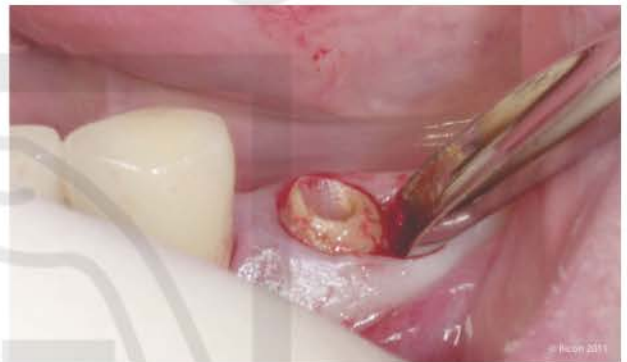

HANDLES OPTIONS FOR ROOT ELEVATORS A, B, C, D, E, F, G

Dental Root Elevators

To look at one of these instruments you might mistake it for a narrow screwdriver.

That's because just like one an elevator has a handle and then a specially designed "blade" or tip portion.

How they're used.

The tip of an elevator is designed to be wedged into the ligament space between a tooth and its surrounding bone (as shown in our animation).

As the elevator is forced into and twisted around in this space, the tooth is rocked around and pressed against the walls of its socket.

This helps to both expand the shape of the socket and separate the tooth from its ligament.

As this work is continued, the tooth gradually becomes more and more mobile.

In some cases, the dentist may be able to completely remove the tooth just using their elevator.

If not, they will choose a point where they feel they have accomplished as much as they can with it and will then switch to using extraction forceps.

ROOT ELEVATOR

ASIA CARE + TECH

- Элеватор корневой экстракционный
- Elévateurs à racines
- Wurzelheber
- Слеватор корневий екстракційний
- Elevadores para raices
- المصاعد الجذر