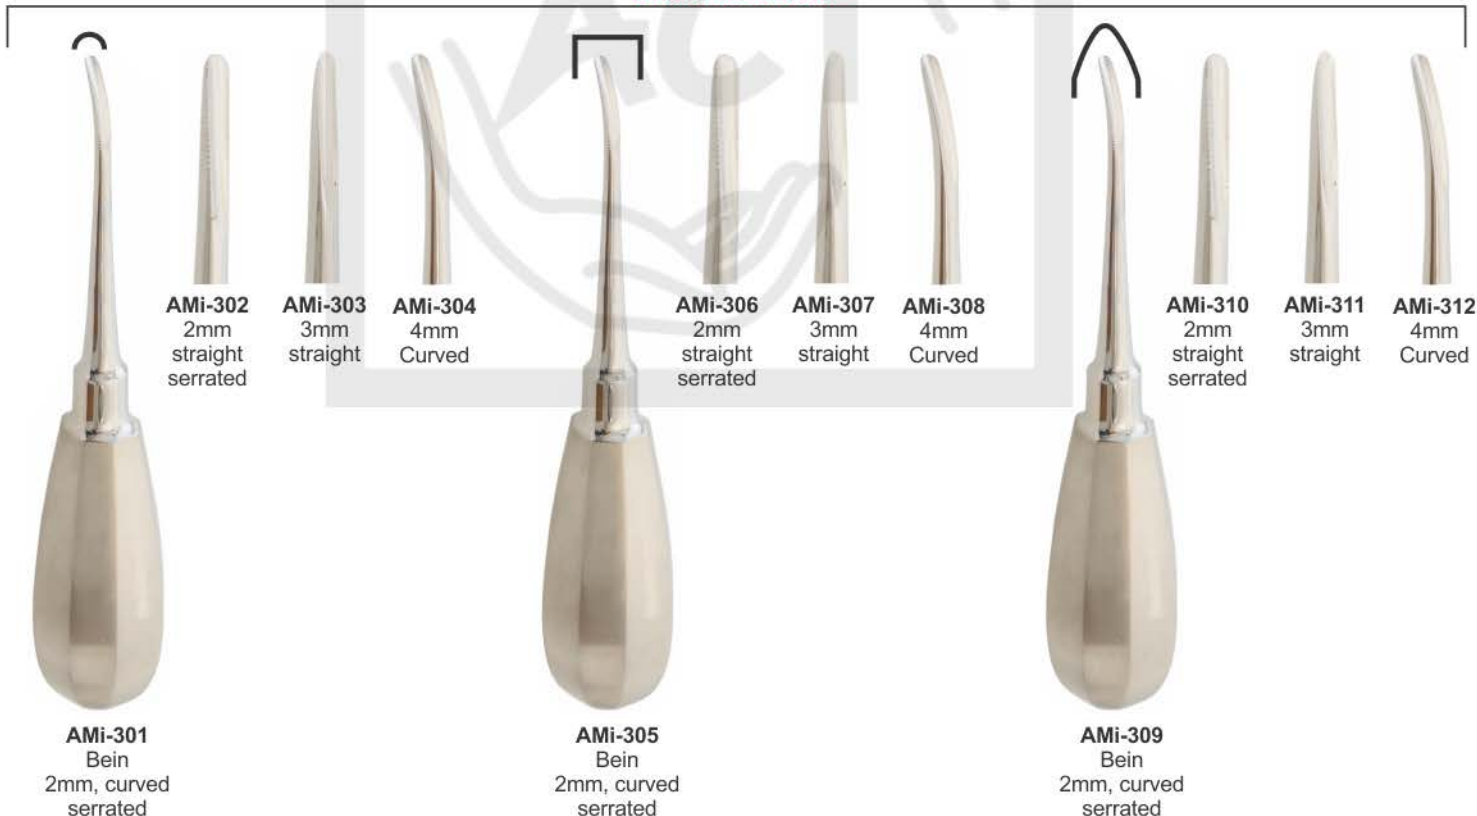

AMi-296
Kopp
Left

Heber Roots Elevator

AMi-297
Heber
Bayonet

AMi-298
Heber
Bayonet

Bein Roots Elevator

AMi-299
Bein,
3mm

AMi-300
Bein,
4mm

Bein Roots Elevator

AMi-302
2mm
straight
serrated

AMi-303
3mm
straight

AMi-304
4mm
Curved

AMi-306
2mm
straight
serrated

AMi-307
3mm
straight

AMi-308
4mm
Curved

AMi-310
2mm
straight
serrated

AMi-311
3mm
straight