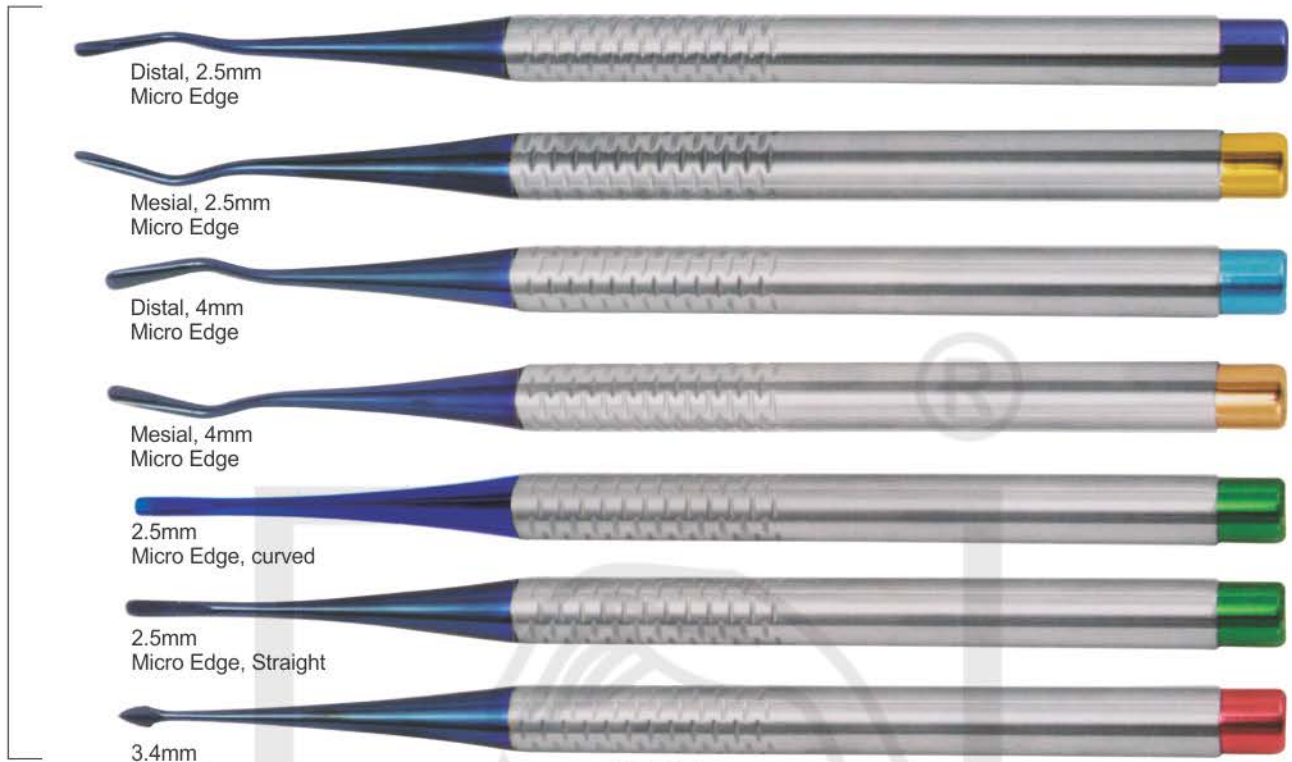

1. Элеватор корневой экстракционный
   - **Elévateurs à racines**
   - Wurzelheber
2. **PDL ELEVATORS**

- Єлеватор кореневий екстракційний
- Elevadores para raices
- المصاعد الجذر

AMi-365
PDL Elevators
Set of 7 Pcs