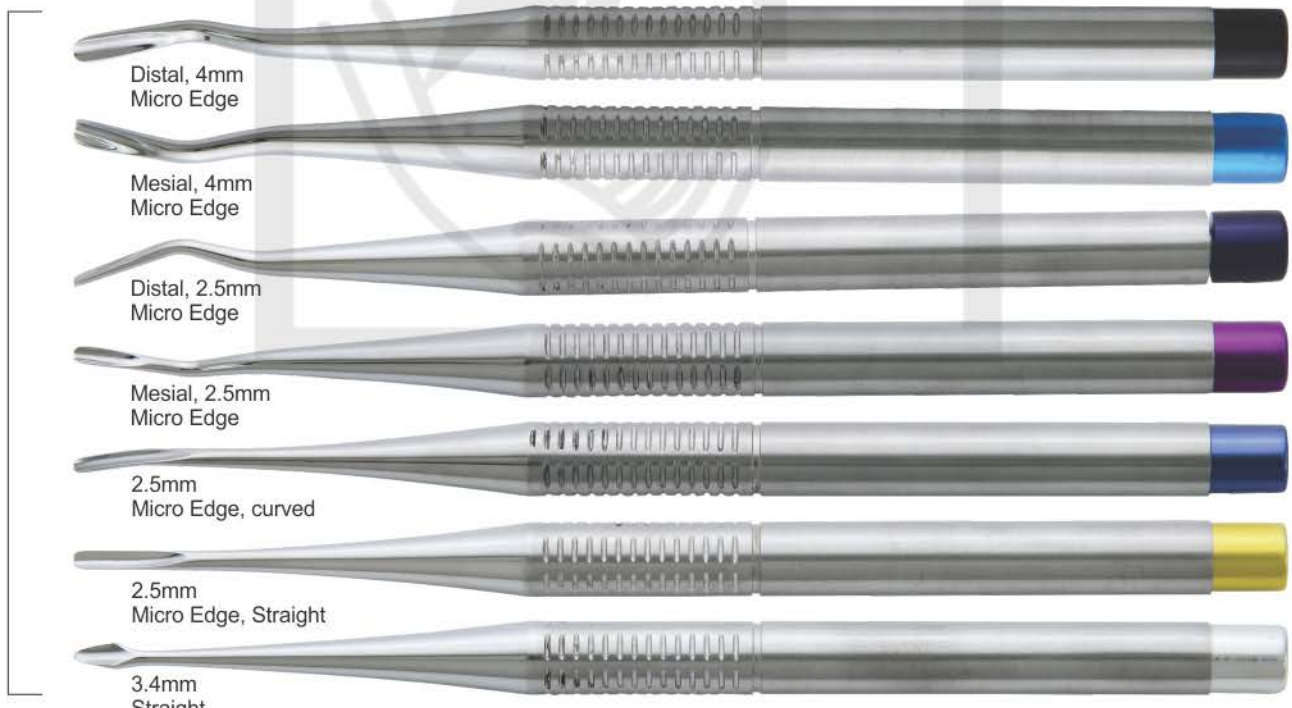

AMi-366
PDL Elevators
Set of 7 Pcs